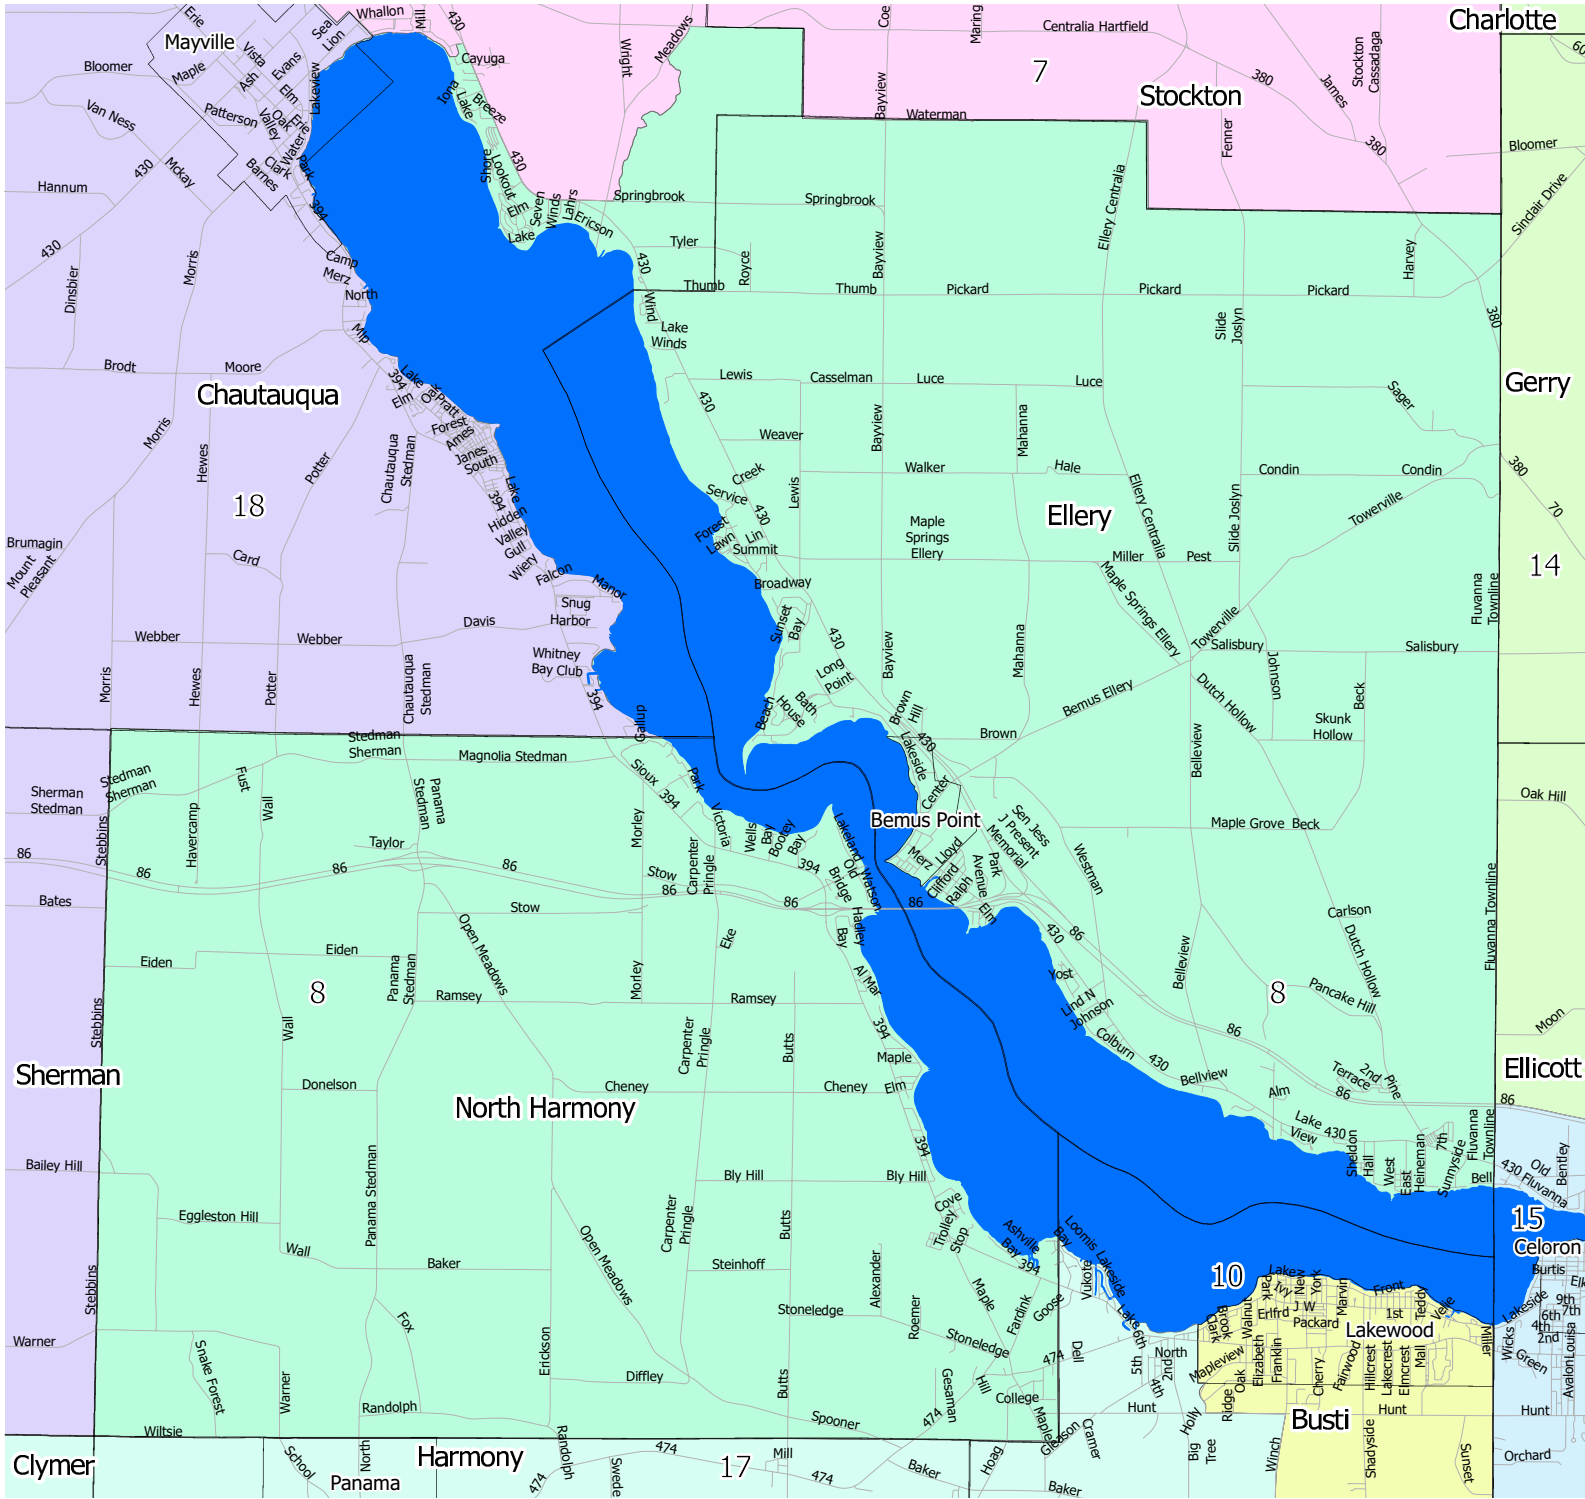

Chautauqua County, New York Legislative District 8

Legend
Legislative Districts

1	5	9	13	17
2	6	10	14	18
3	7	11	15	19
4	8	12	16	

Chautauqua County - District 8
Legislative Redistricting - 2020 Census
Local Law Introductory No. 9-22
Filed with Clerk of the County Legislature - 10/12/2022