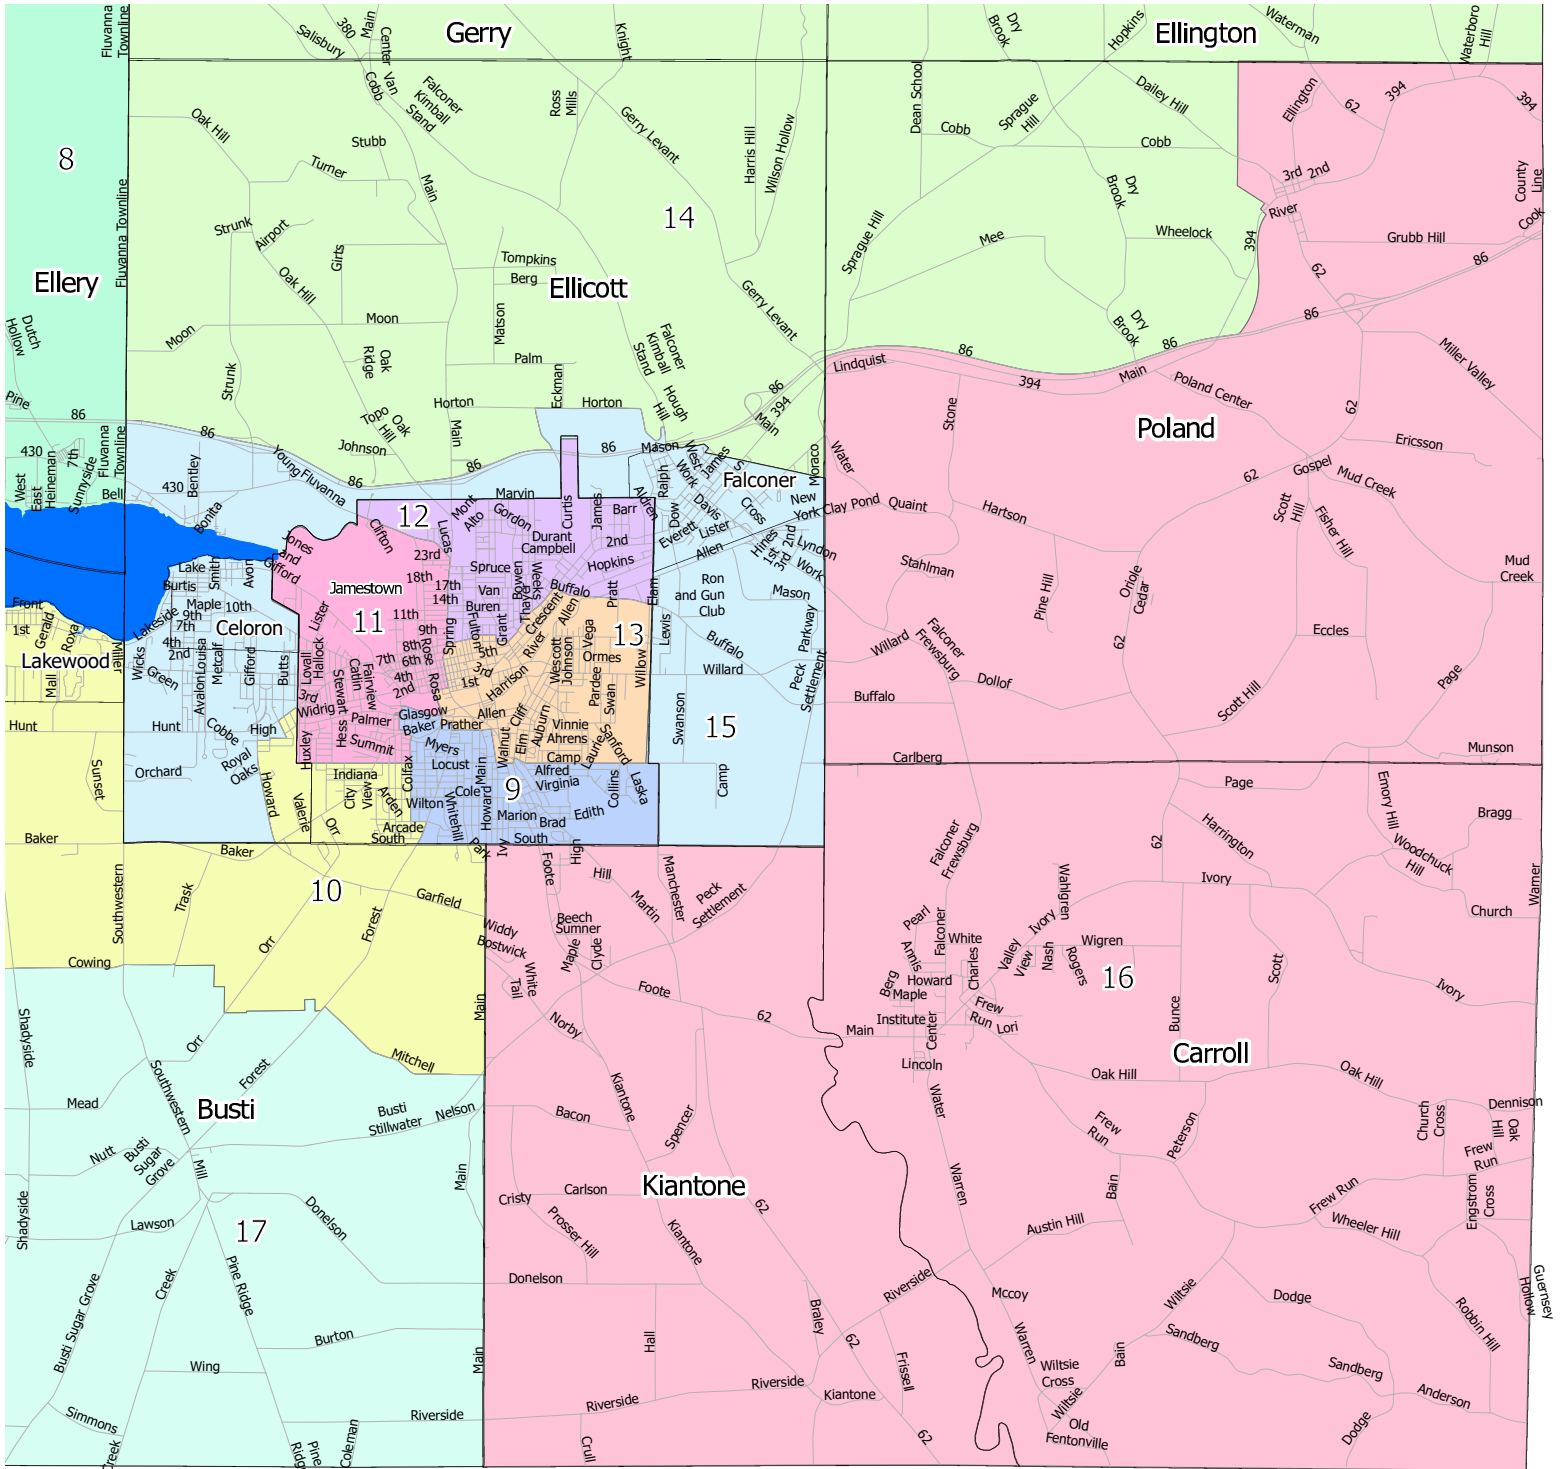

# Chautauqua County, New York Legislative District 16

**Legend**  
Legislative Districts

1	5	9	13	17
2	6	10	14	18
3	7	11	15	19
4	8	12	16	

Chautauqua County - District 16  
 Legislative Redistricting - 2020 Census  
 Local Law Introductory No. 9-22  
 Filed with Clerk of the County Legislature - 10/12/2022