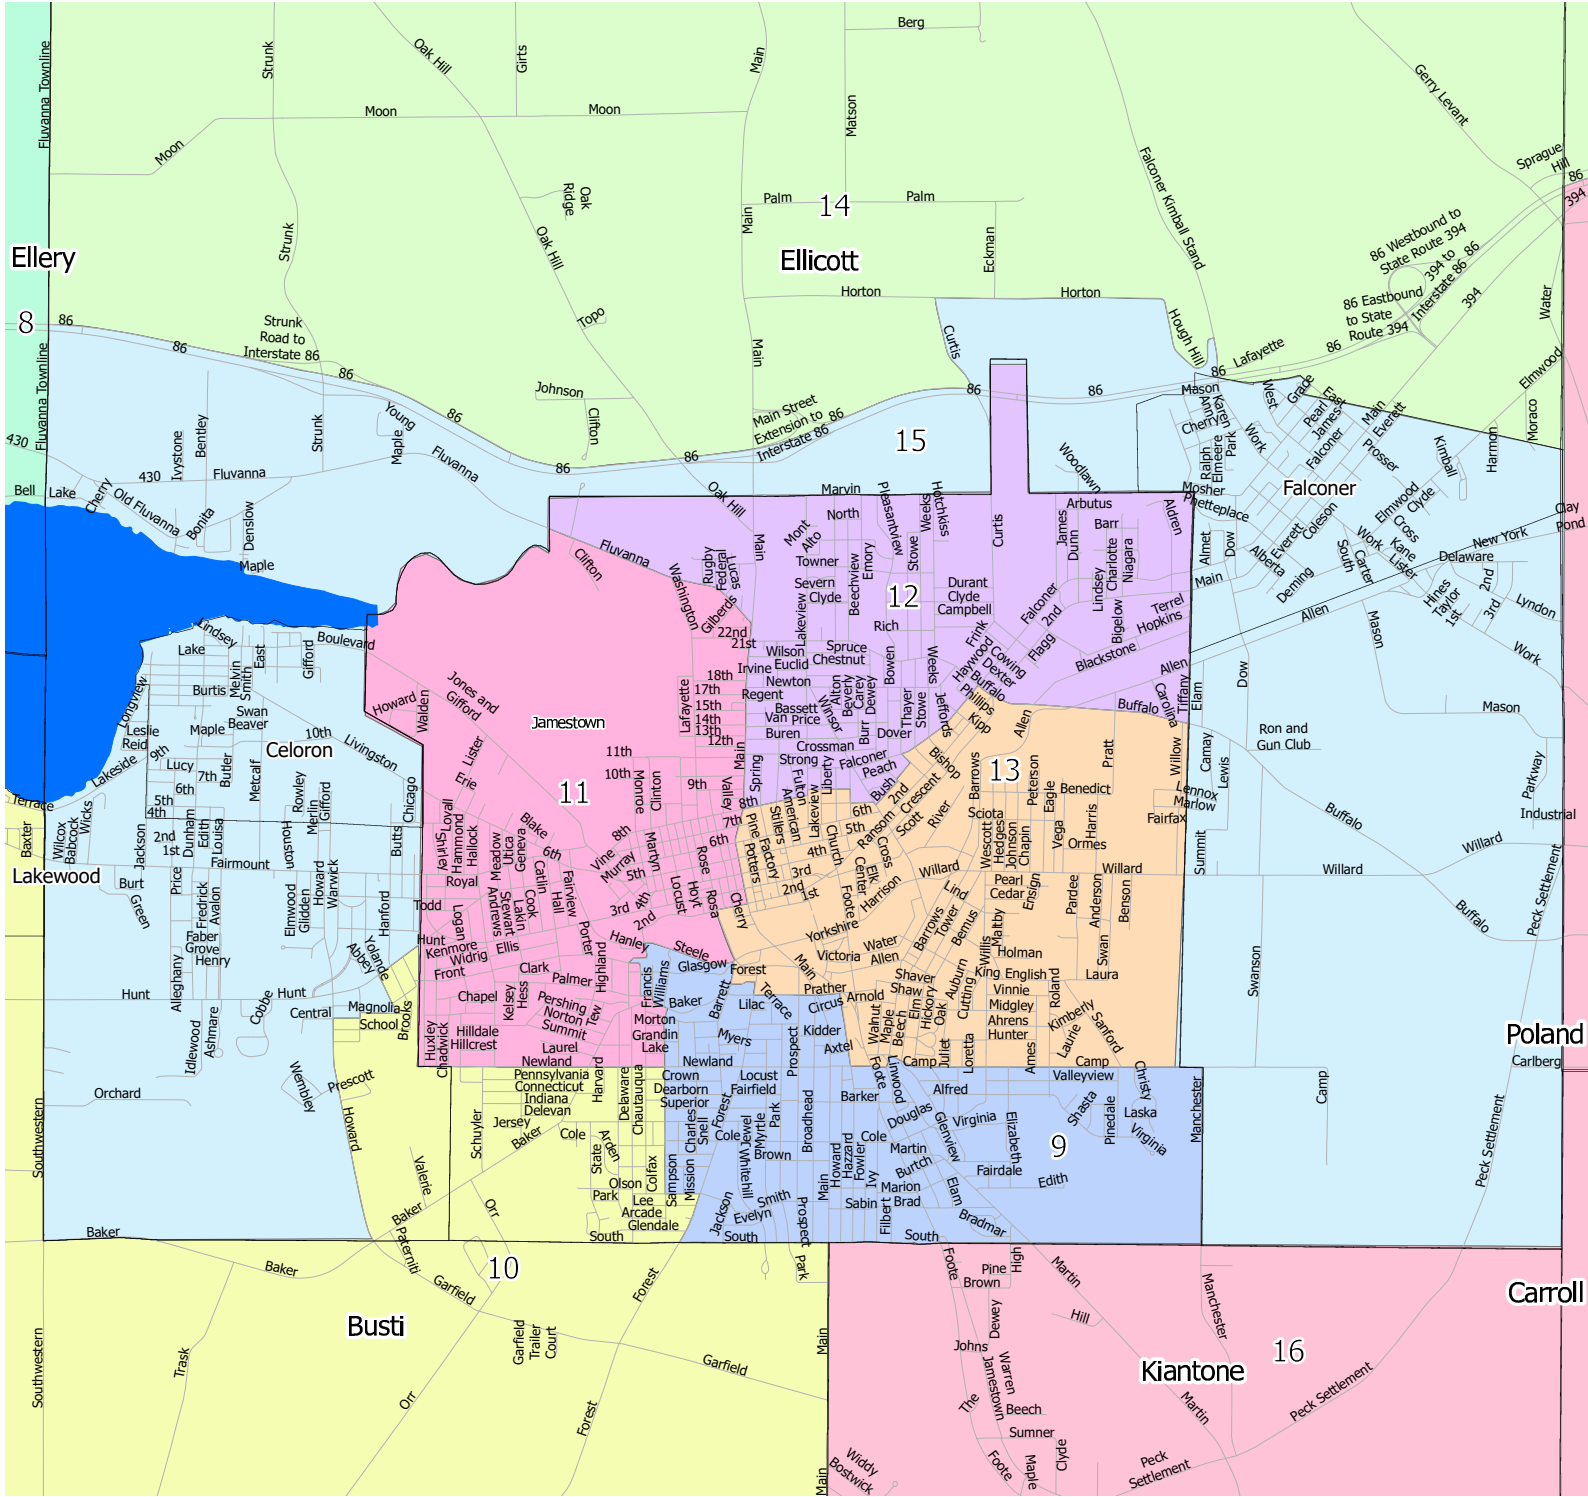

Chautauqua County, New York Legislative District 15

Legend
Legislative Districts

1	5	9	13	17
2	6	10	14	18
3	7	11	15	19
4	8	12	16	

Chautauqua County - District 15
Legislative Redistricting - 2020 Census
Local Law Introductory No. 9-22
Filed with Clerk of the County Legislature - 10/12/2022