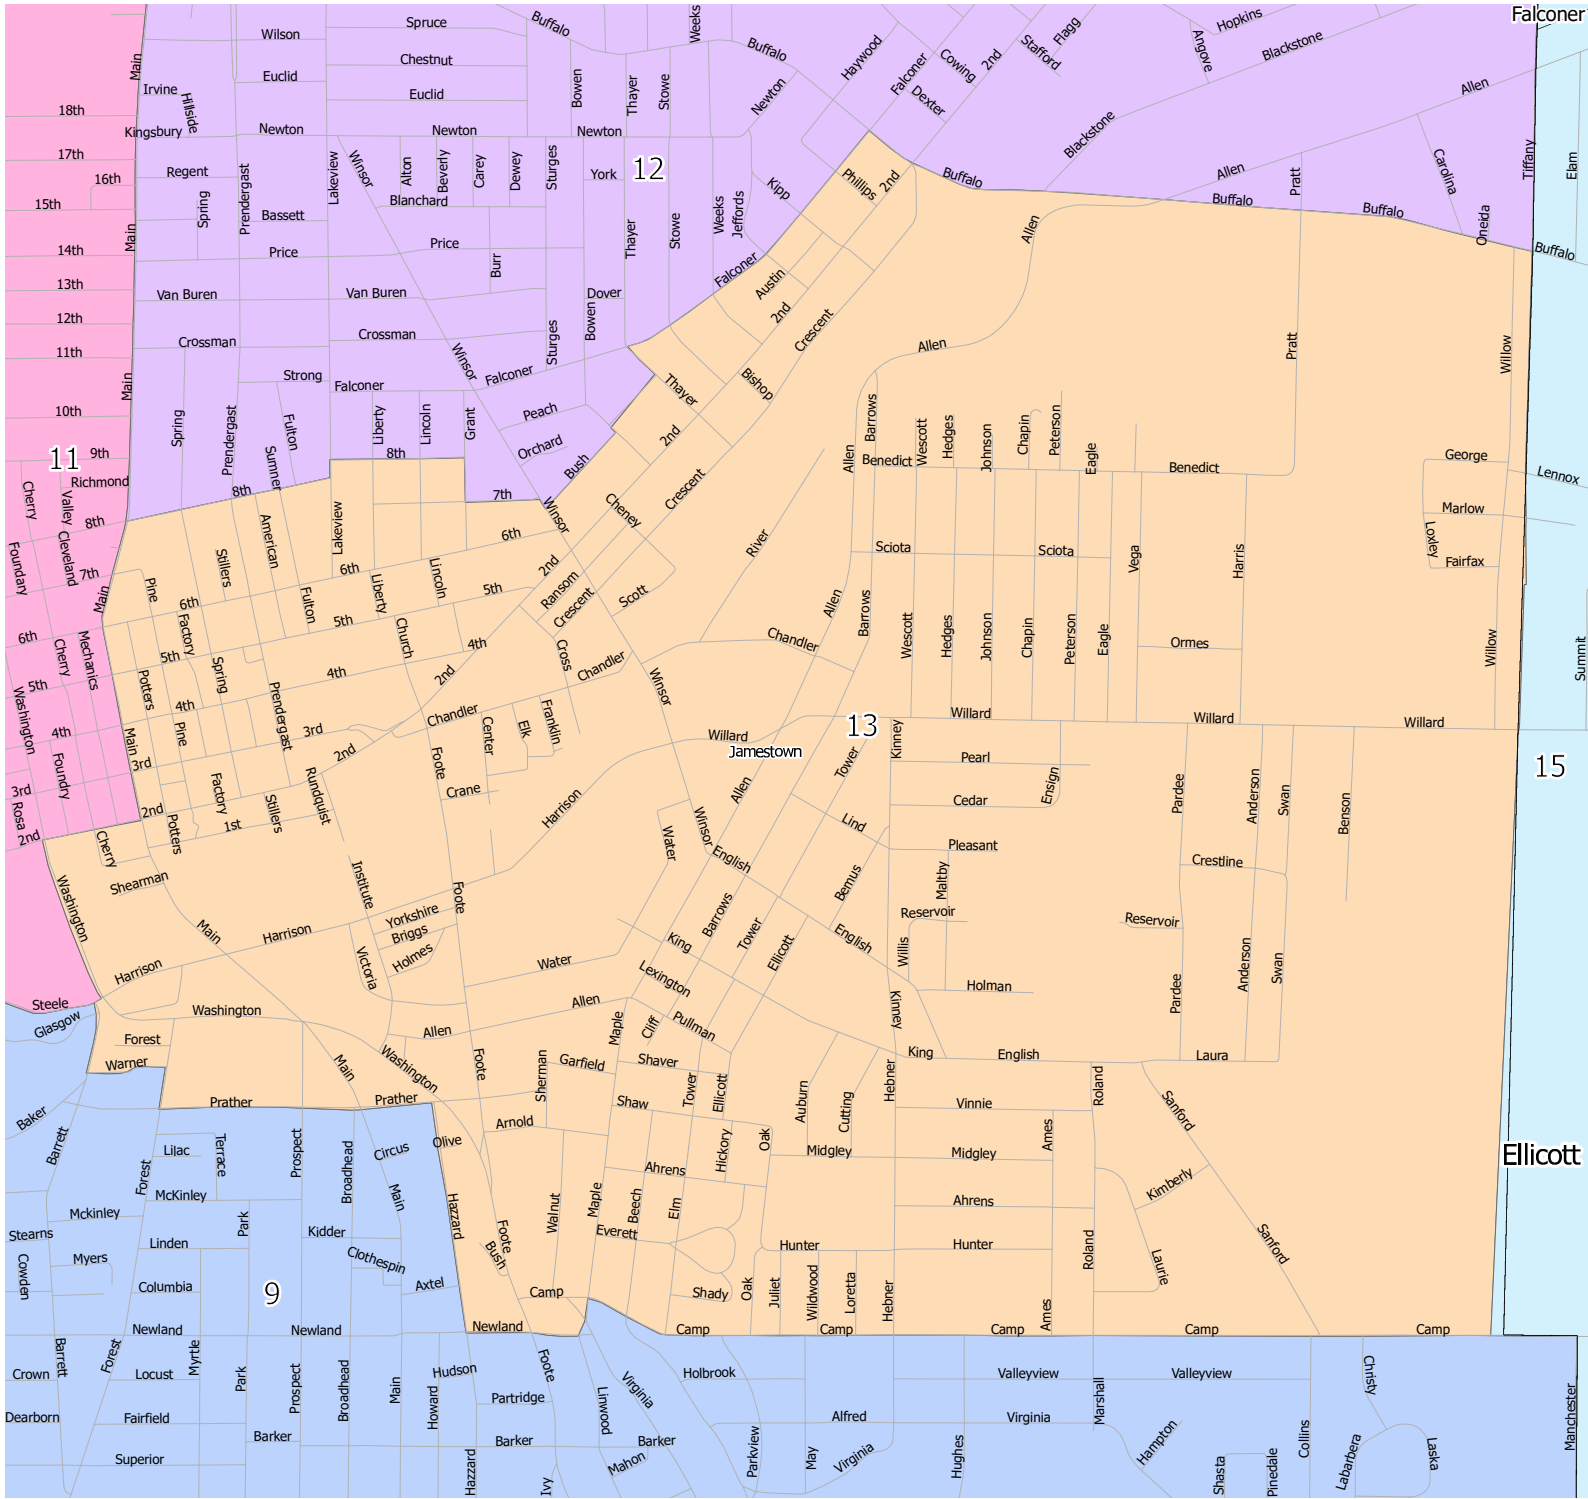

Chautauqua County, New York Legislative District 13

Legend
Legislative Districts

1	5	9	13	17
2	6	10	14	18
3	7	11	15	19
4	8	12	16	

Chautauqua County - District 13
 Legislative Redistricting - 2020 Census
 Local Law Introductory No. 9-22
 Filed with Clerk of the County Legislature - 10/12/2022