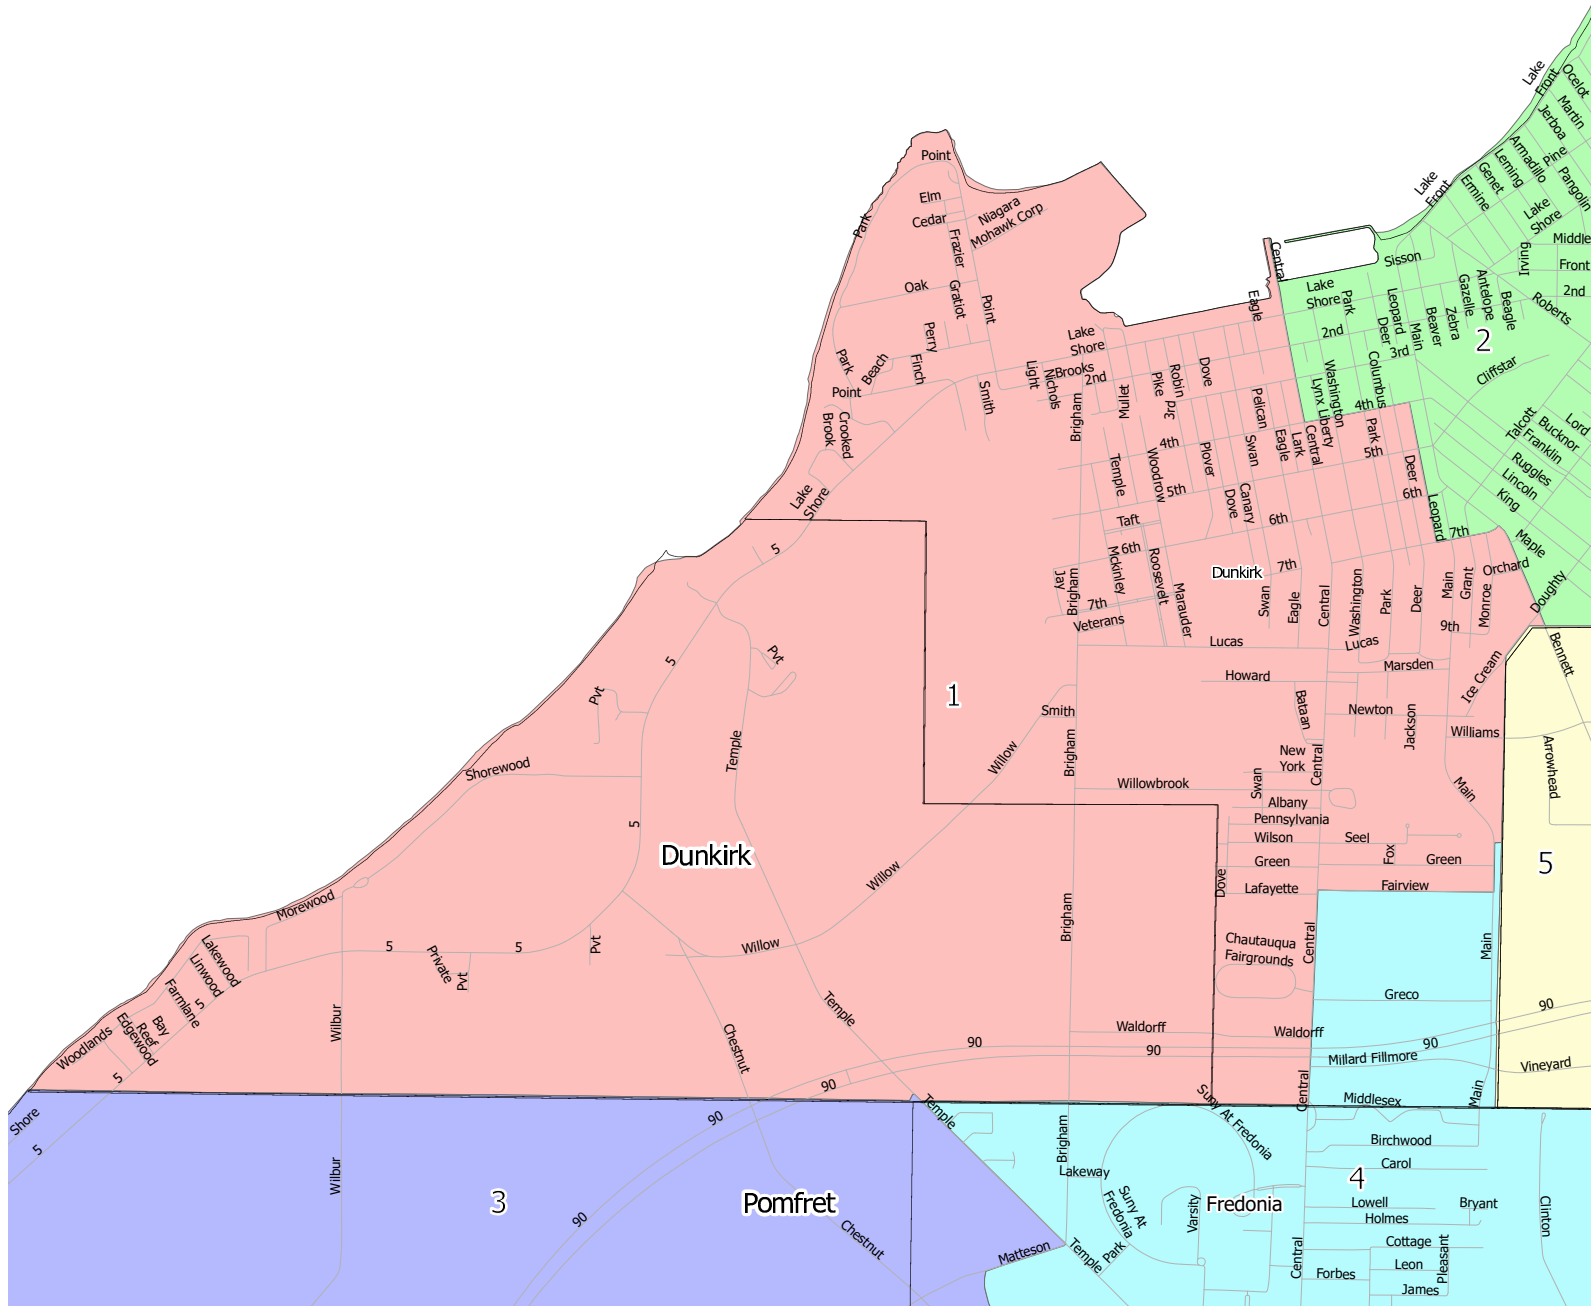

# Chautauqua County, New York Legislative District 1

**Legend**  
Legislative Districts

1	5	9	13	17
2	6	10	14	18
3	7	11	15	19
4	8	12	16	

Chautauqua County - District 1  
 Legislative Redistricting - 2020 Census  
 Local Law Introductory No. 9-22  
 Filed with Clerk of the County Legislature - 10/12/2022