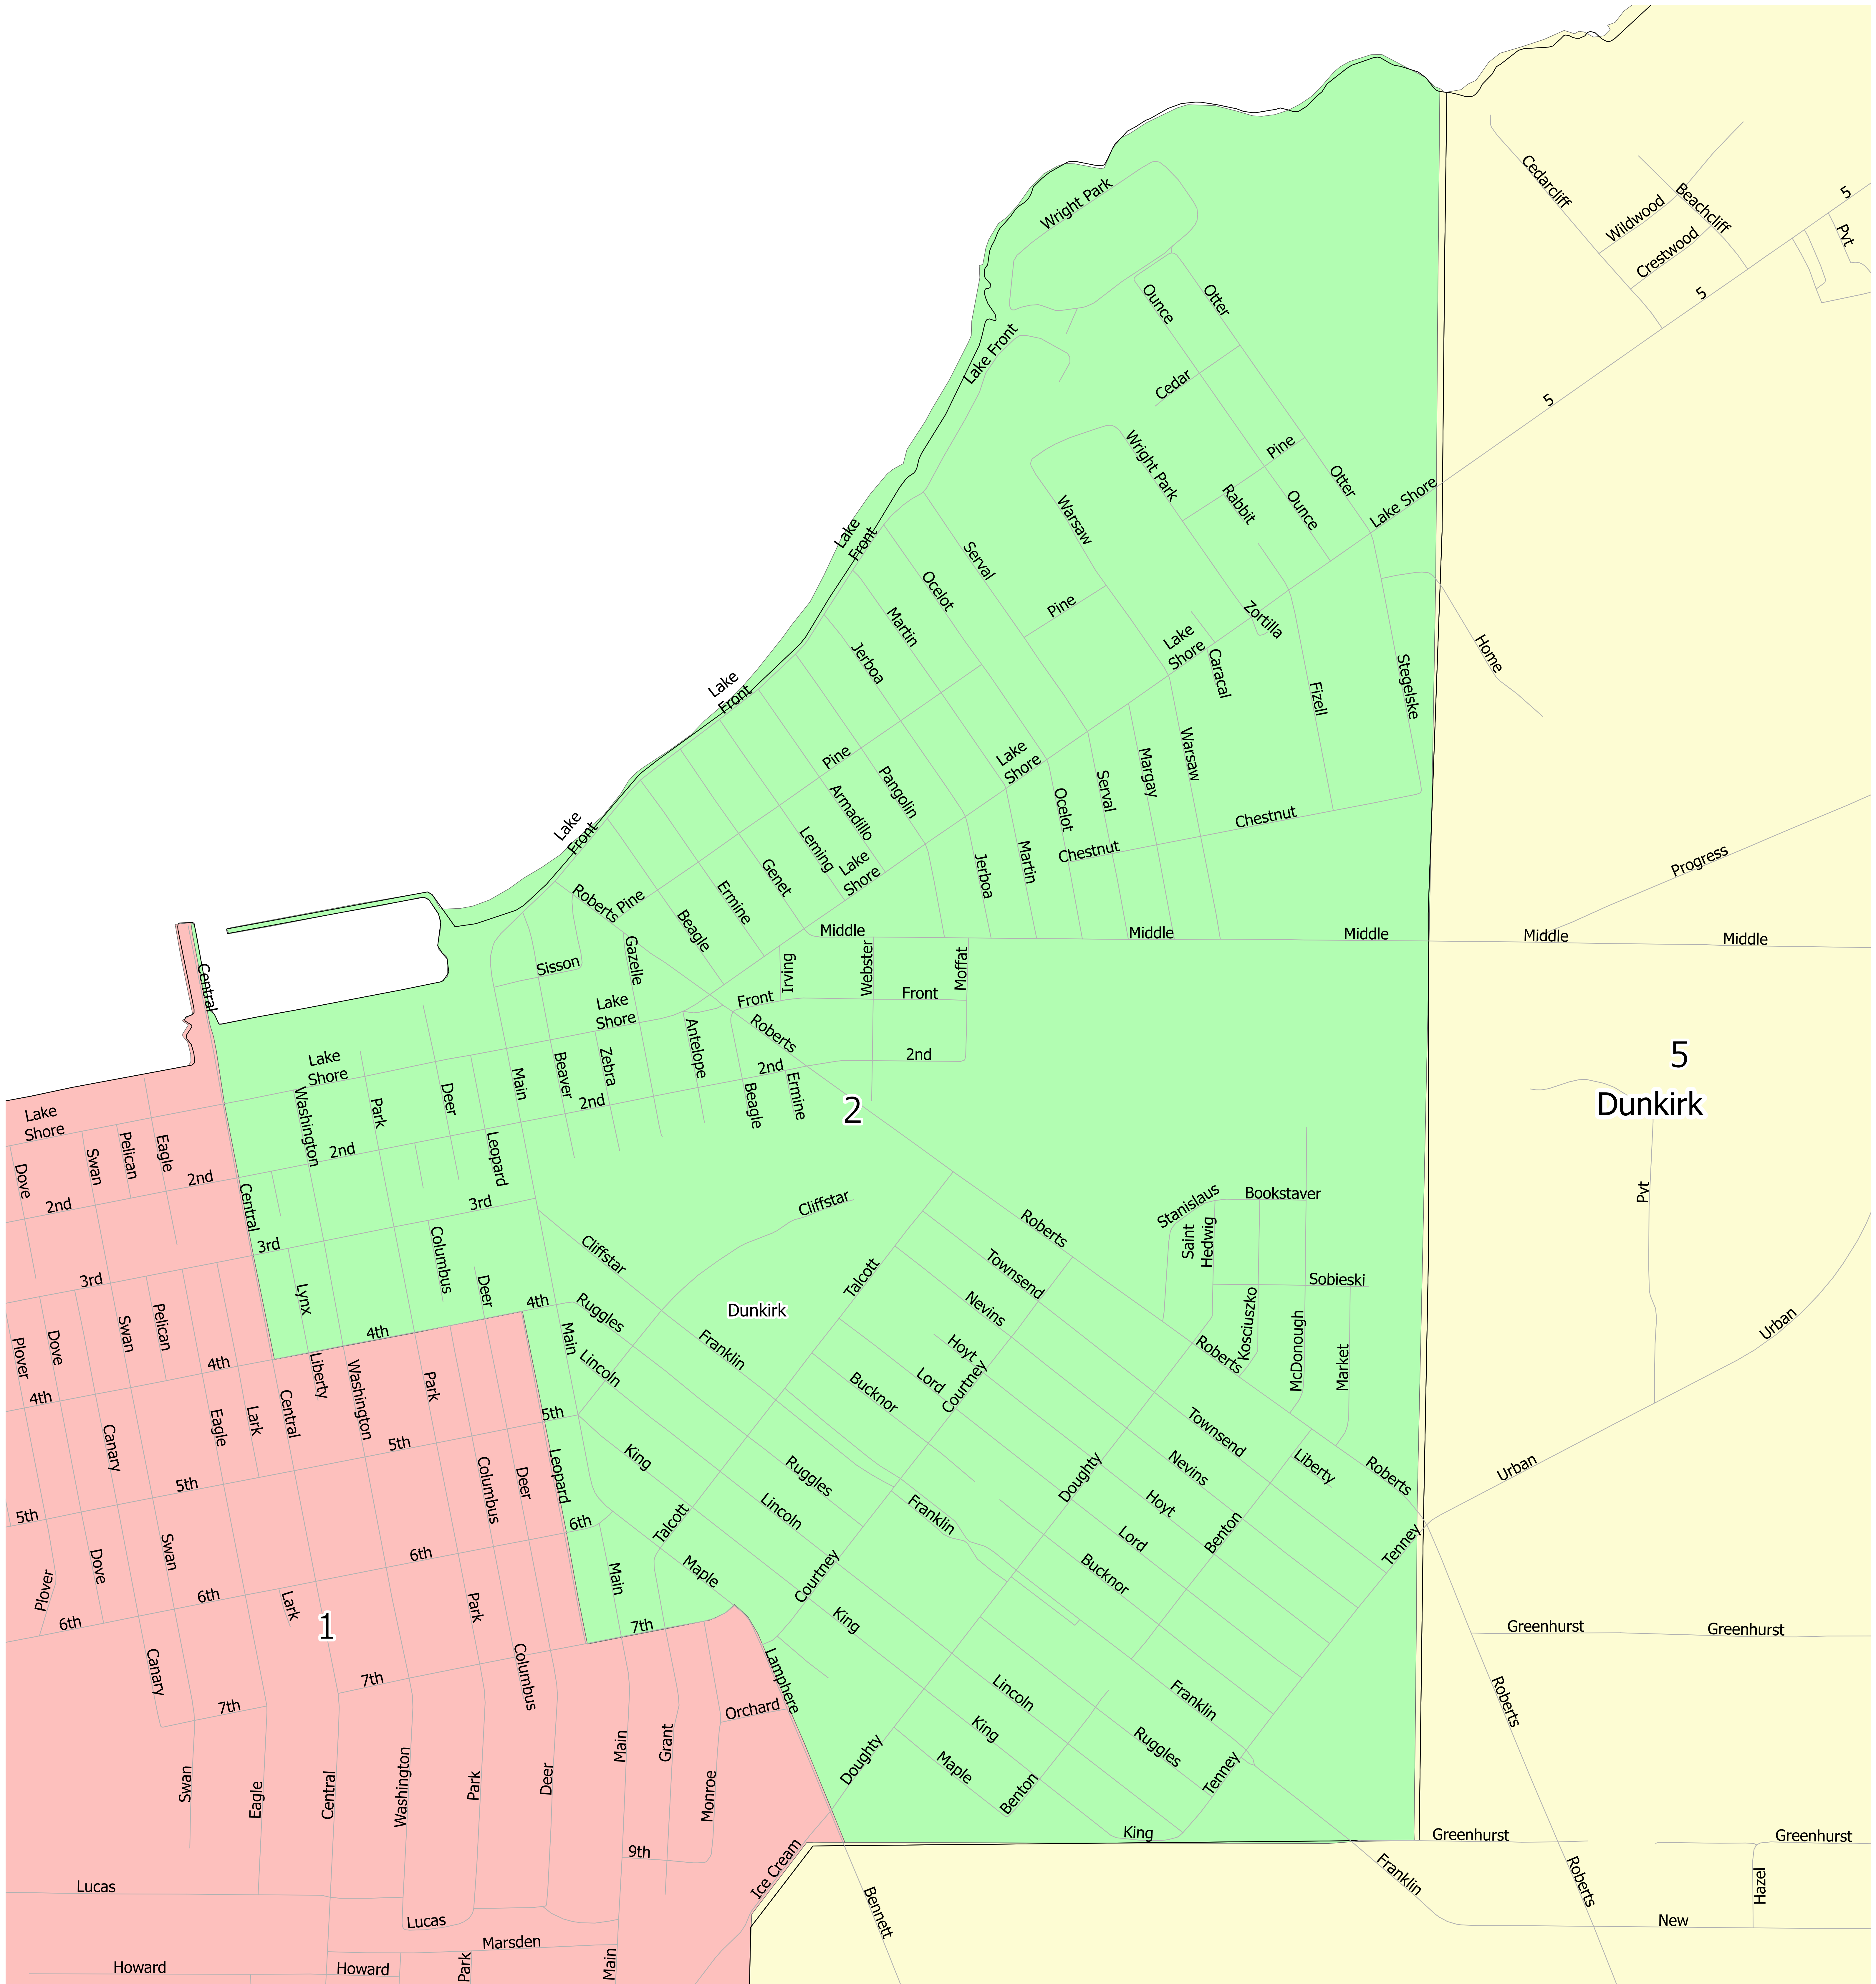

Chautauqua County, New York Legislative District 2

Legend
Legislative Districts

1	5	9	13	17
2	6	10	14	18
3	7	11	15	19
4	8	12	16	

Chautauqua County - District 2
 Legislative Redistricting - 2020 Census
 Local Law Adopted No. 9-22 Filed with NYS 10/12/2022
 Local Law Adopted No. 4-23 Filed with NYS 3/16/2023