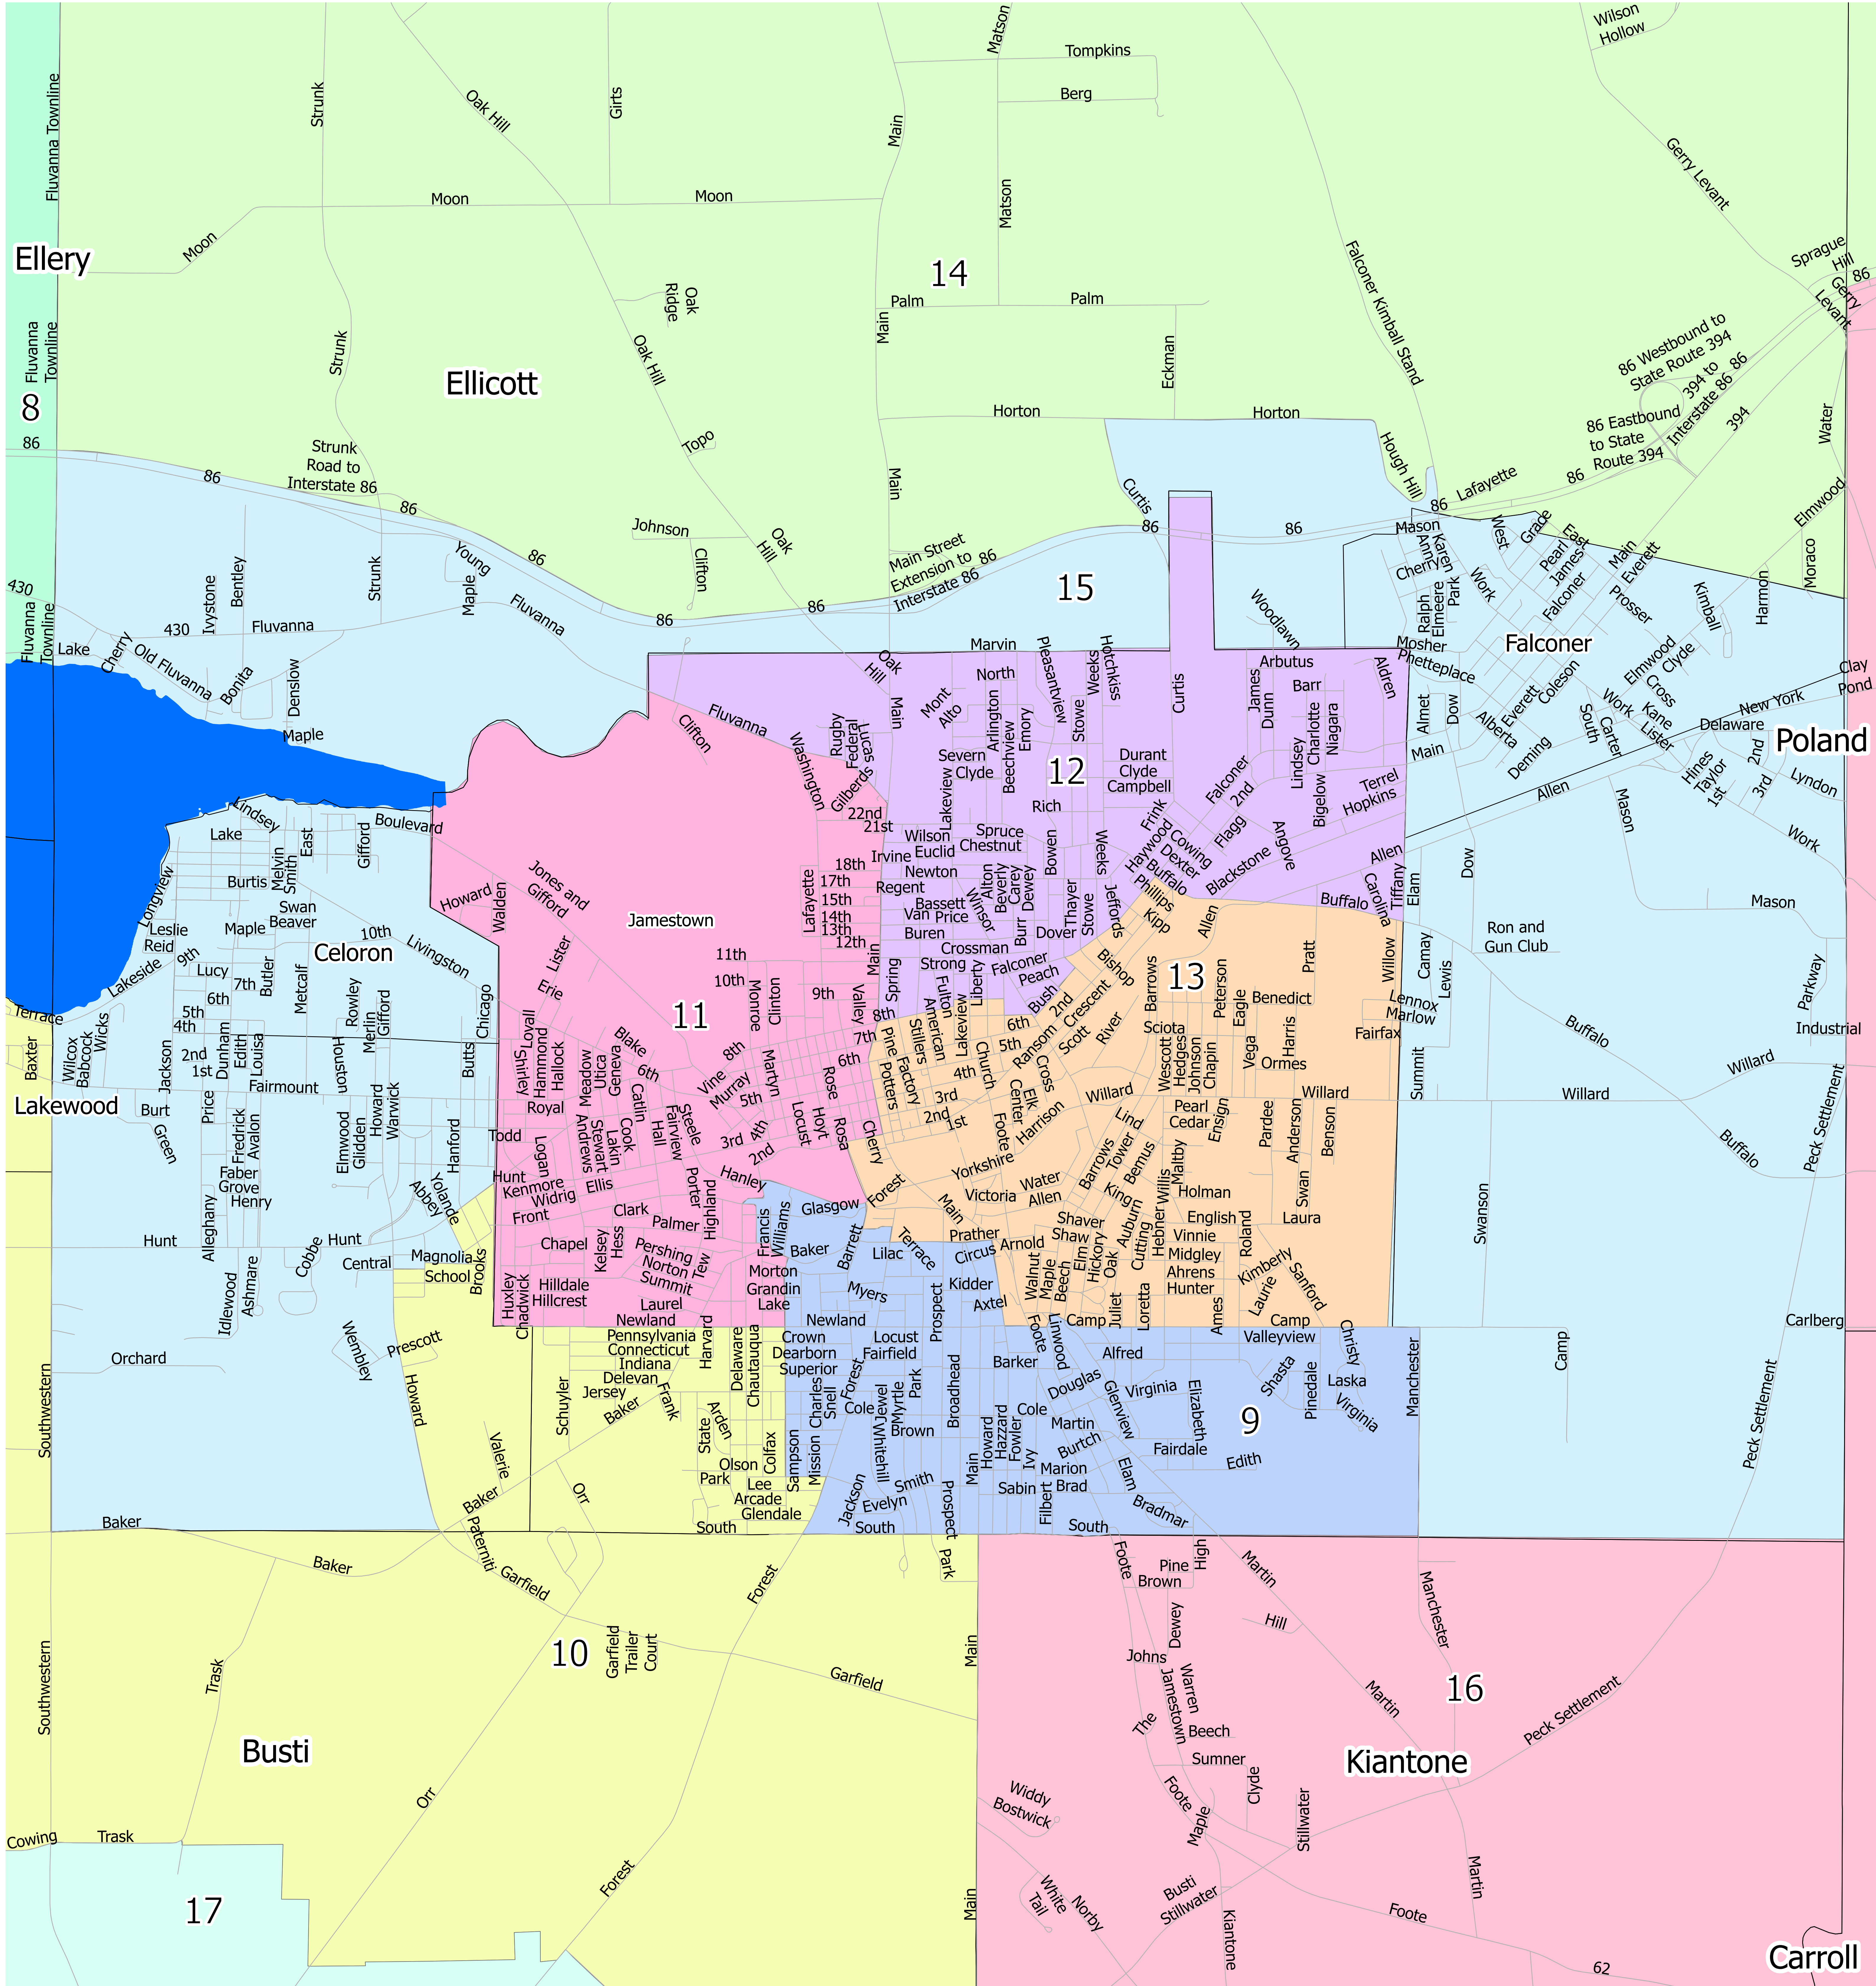

Chautauqua County, New York Legislative District 15

Legend

Legislative Districts

- 1 5 9 13 17
- 2 6 10 14 18
- 3 7 11 15 19
- 4 8 12 16

Chautauqua County - District 15

Legislative Redistricting - 2020 Census

Local Law Adopted No. 9-22 Filed with NYS 10/12/2022

Local Law Adopted No. 4-23 Filed with NYS 3/16/2023

0 0.25 0.5 0.75 1

Miles