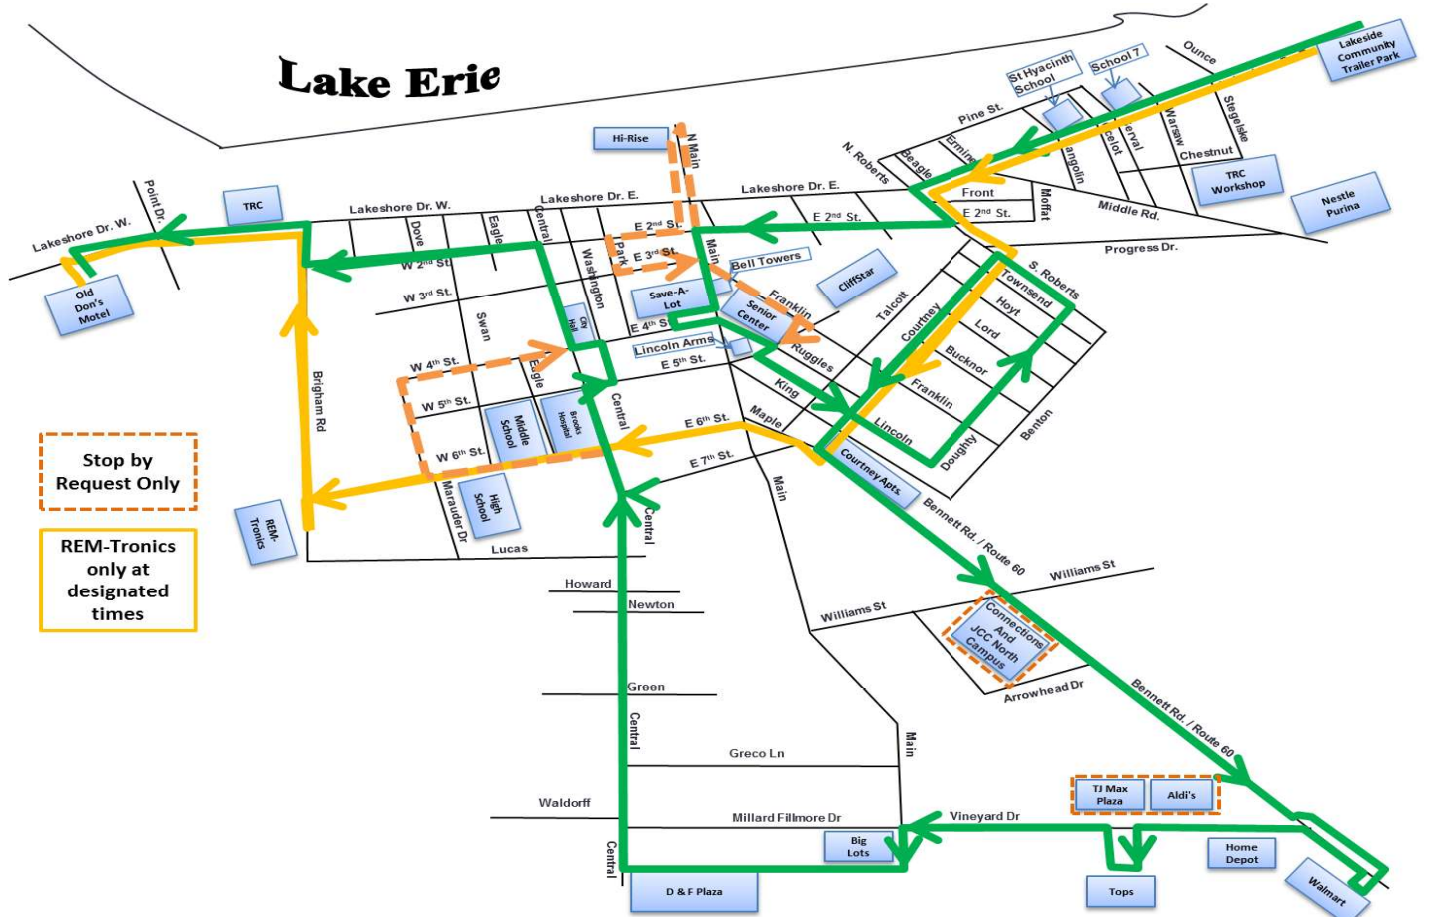

Dunkirk City Route Green Route

Scheduled Stops	Route									
	31	30	31	30	31	30	31	30	31	30
Lakeside Community	7:30	8:30	9:30	10:30	11:30	12:30	1:30	2:30	3:30	4:30
E 2nd St & Roberts Rd	7:33	8:33	9:33	10:33	L	12:33	1:33	2:33	3:33	4:33
High Rise	S	S	S	S	U	S	S	S	S	S
Save-A-Lot	7:40	8:40	9:40	10:40	N	12:40	1:40	2:40	3:40	4:40
Doughty St & Lincoln Ave	7:44	8:44	9:44	10:44	C	12:44	1:44	2:44	3:44	4:44
Courtney Apartments	7:48	8:48	9:48	10:48	H	12:48	1:48	2:48	3:48	4:48
Connections/JCC North	By Request Only									
Walmart	8:00	9:00	10:00	11:00		1:00	2:00	3:00	4:00	5:00
TJ Maxx Plaza/Aldi's	By Request Only									
Tops Plaza	8:05	9:05	10:05	11:05	B	1:05	2:05	3:05	4:05	5:05
D & F Plaza	8:06	9:06	10:06	11:06	R	1:06	2:06	3:06	4:06	5:06
Central Ave & Howard Ave	8:09	9:09	10:09	11:09	E	1:09	2:09	3:09	4:09	5:09
Junction (City Hall)	8:17	9:17	10:17	11:17	A	1:17	2:17	3:17	4:17	5:17
TRC - 186 Lakeshore	8:20	9:20	10:20	11:20	K	1:20	2:20	3:20	4:20	5:20
Old Don's Motel	8:25	9:25	10:25	11:25		1:25	2:25	3:25	4:25	5:25