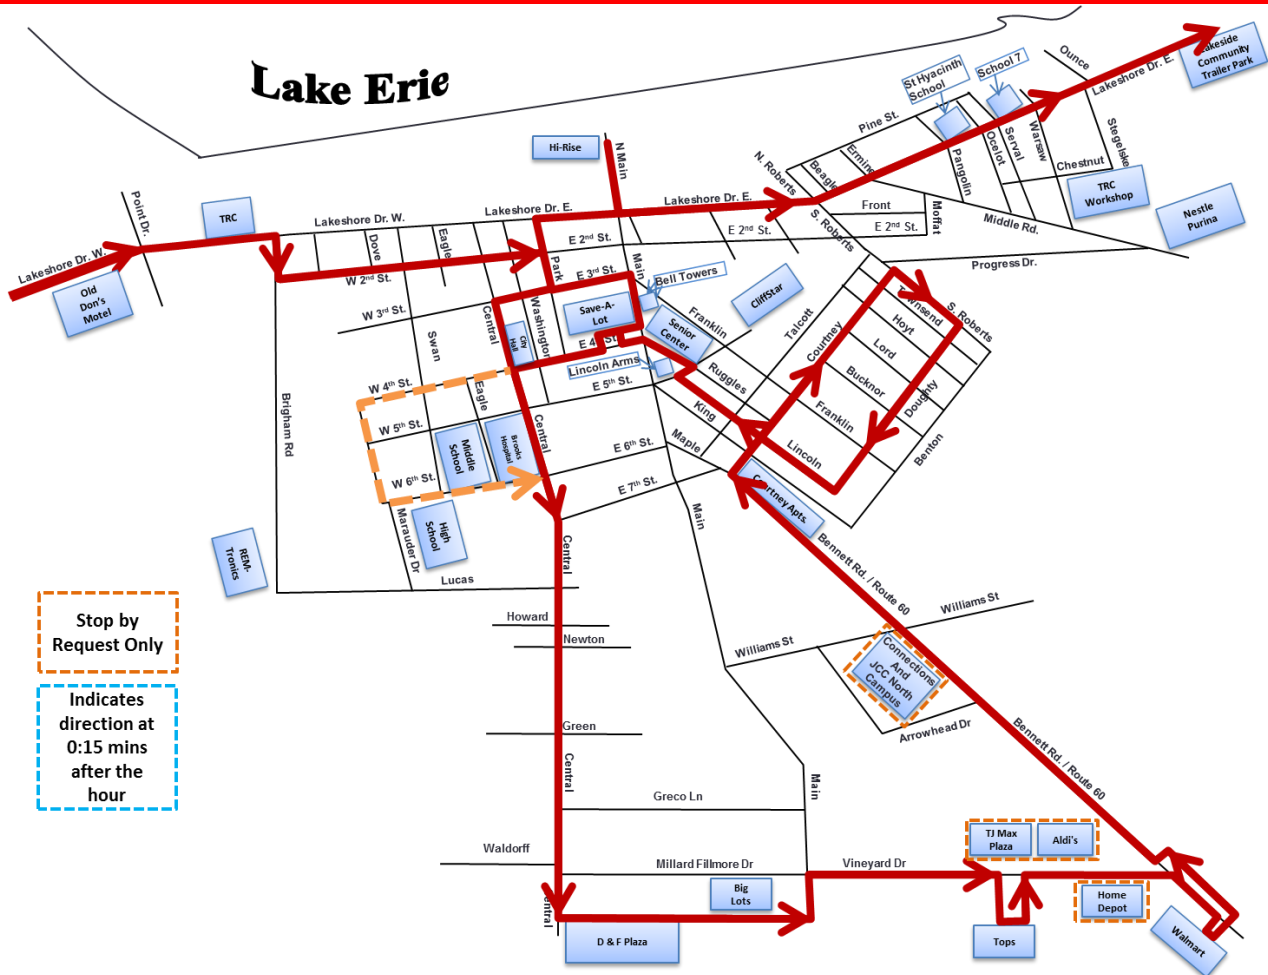

Dunkirk City Route Red Route

Stop by Request Only

Indicates direction at 0:15 mins after the hour

Scheduled Stops	Route									
	31	30	31	30	31	30	31	30	31	
Dunkirk Motel	8:30	9:30	10:30	11:30	12:30	1:30	2:30	3:30	4:30	
W 2nd St & Swan St	8:33	9:33	10:33	11:33	No	1:33	2:33	3:33	4:33	
Save-A-Lot	8:40	9:40	10:40	11:40	Run	1:40	2:40	3:40	4:40	
Junction (City Hall)	8:41	9:41	10:41	11:41	Lunch	1:41	2:41	3:41	4:41	
Central Ave and W 6th St	8:45	9:45	10:45	11:45	Break	1:45	2:45	3:45	4:45	
Tops Plaza	8:50	9:50	10:50	11:50	No	1:50	2:50	3:50	4:50	
TJ Maxx/Aldi's	By Request Only									
Home Depot/Bob Evans	By Request Only									
Walmart	9:00	10:00	11:00	12:00	Run	2:00	3:00	4:00	5:00	
Courtney Apartments	9:03	10:03	11:03	12:03	Lunch	2:03	3:03	4:03	5:03	
Doughty St and Lincoln Ave	9:08	10:08	11:08	12:08	Break	2:08	3:08	4:08	5:08	
Dunkirk Senior Center	By Request Only									
Save-A-Lot (E 4th St)	9:15	10:15	11:15	12:15	No	2:15	3:15	4:15	5:15	
Junction (City Hall)	9:17	10:17	11:17	12:17	Run	2:17	3:17	4:17	5:17	
Steger Apartments	9:19	10:19	11:19	12:19	Lunch	2:19	3:19	4:19	5:19	
E 2nd St & S Roberts Rd	9:22	10:22	11:22	12:22	Break	2:22	3:22	4:22	5:22	
Lakeside Community	9:25	10:25	11:25	12:25	No Run	2:25	3:25	4:25	5:25