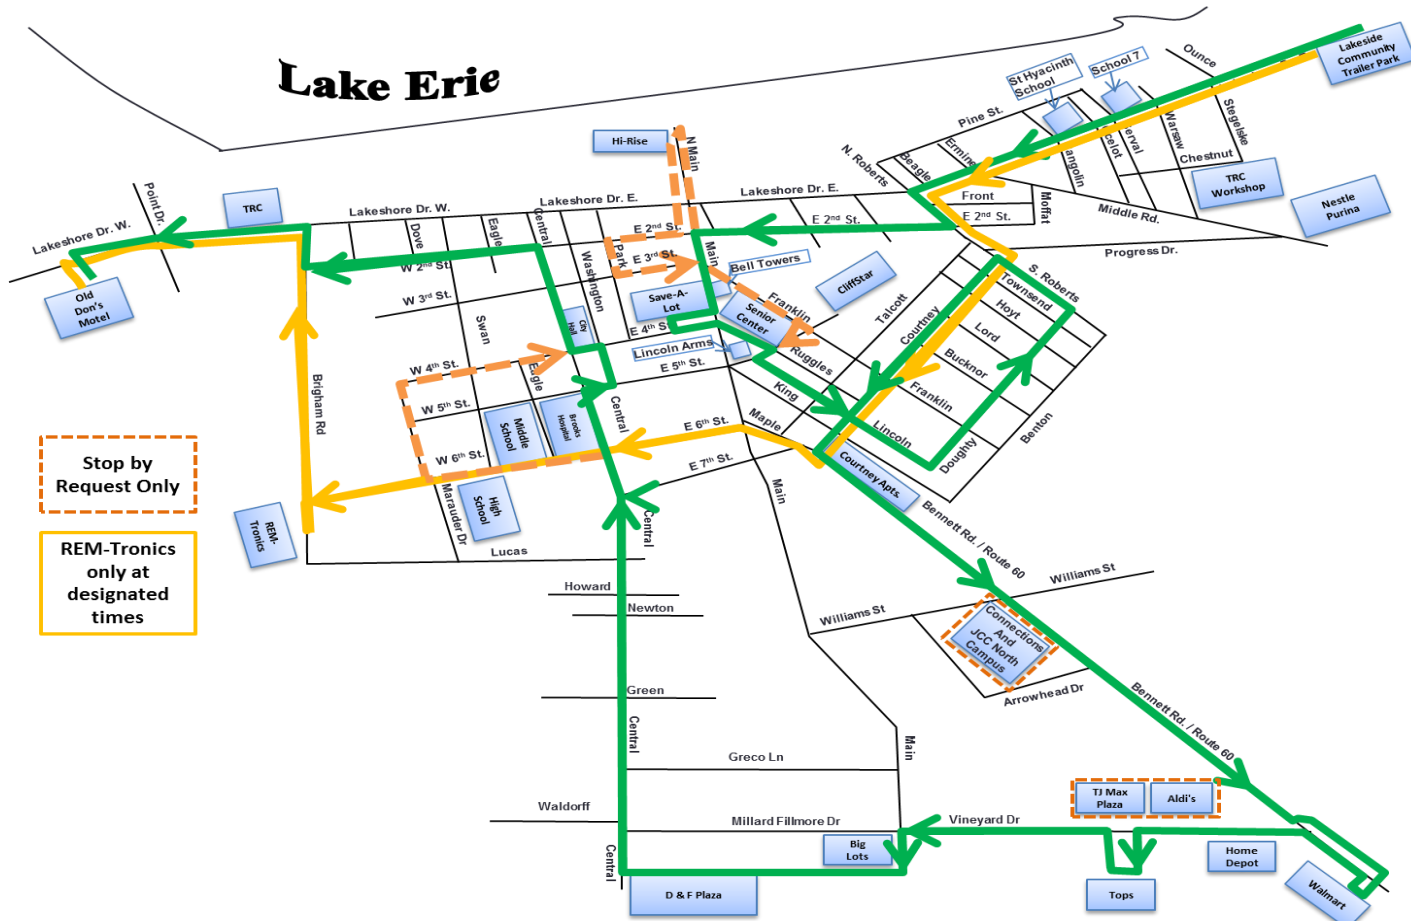

FOR MORE INFORMATION CALL 665-6466 OR 1-800-388-6534

Dunkirk City Route Green Route

Scheduled Stops	Route									
	30	31	30	31	30	31	30	31	30	
Lakeside Community	8:30	9:30	10:30	11:30	12:30	1:30	2:30	3:30	4:30	
E 2nd St & Roberts Rd	8:33	9:33	10:33	11:33	No	1:33	2:33	3:33	4:33	
High Rise	S	S	S	S	Run	S	S	S	S	
Save-A-Lot	8:40	9:40	10:40	11:40	Lunch	1:40	2:40	3:40	4:40	
Doughty St & Lincoln Ave	8:44	9:44	10:44	11:44	Break	1:44	2:44	3:44	4:44	
Courtney Apartments	8:48	9:48	10:48	11:48	No	1:48	2:48	3:48	4:48	
Connections/JCC North	By Request Only									
Walmart	9:00	10:00	11:00	12:00	Run	2:00	3:00	4:00	5:00	
TJ Maxx Plaza/Aldi's	By Request Only									
Tops Plaza	9:05	10:05	11:05	12:05	Lunch	2:05	3:05	4:05	5:05	
D & F Plaza	9:06	10:06	11:06	12:06	Break	2:06	3:06	4:06	5:06	
Central Ave & Howard Ave	9:09	10:09	11:09	12:09	No	2:09	3:09	4:09	5:09	
Junction (City Hall)	9:17	10:17	11:17	12:17	Run	2:17	3:17	4:17	5:17	
TRC - 186 Lakeshore	9:20	10:20	11:20	12:20	Lunch	2:20	3:20	4:20	5:20	
Old Don's Motel	9:25	10:25	11:25	12:25	Break	2:25	3:25	4:25	5:25	