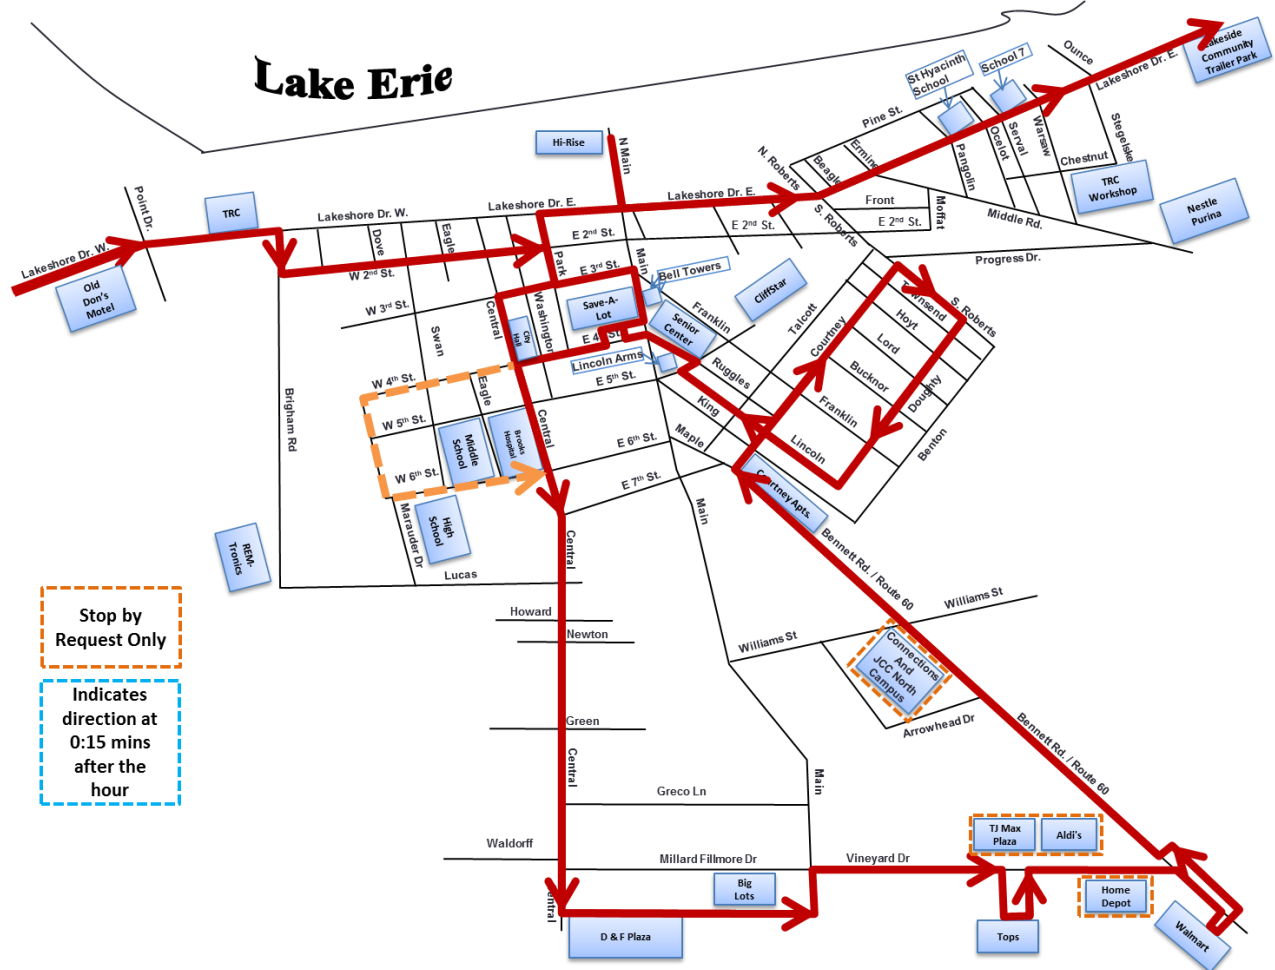

Dunkirk City Route Red Route

Scheduled Stops	Route											
	30	31	30	31	30	31	30	31	30	31	30	
Dunkirk Motel	7:30	8:30	9:30	10:30	11:30	12:30	1:30	2:30	3:30	4:30	5:30	
W 2nd St & Swan St	7:33	8:33	9:33	10:33	11:33	No	1:33	2:33	3:33	4:33	5:33	
Save-A-Lot	7:40	8:40	9:40	10:40	11:40	Run	1:40	2:40	3:40	4:40	5:40	
Junction (City Hall)	7:41	8:41	9:41	10:41	11:41	Lunch	1:41	2:41	3:41	4:41	5:41	
Central Ave and W 6th St	7:45	8:45	9:45	10:45	11:45	Break	1:45	2:45	3:45	4:45	5:45	
Tops Plaza	7:50	8:50	9:50	10:50	11:50	No	1:50	2:50	3:50	4:50	5:50	
TJ Maxx/Aldi's	By Request Only											
Home Depot/Bob Evans	By Request Only											
Walmart	8:00	9:00	10:00	11:00	12:00	Run	2:00	3:00	4:00	5:00	6:00	
Courtney Apartments	8:03	9:03	10:03	11:03	12:03	Lunch	2:03	3:03	4:03	5:03	6:03	
Doughty St and Lincoln Ave	8:08	9:08	10:08	11:08	12:08	Break	2:08	3:08	4:08	5:08	6:08	
Dunkirk Senior Center	By Request Only											
Save-A-Lot (E 4th St)	8:15	9:15	10:15	11:15	12:15	No	2:15	3:15	4:15	5:15	6:15	
Junction (City Hall)	8:17	9:17	10:17	11:17	12:17	Run	2:17	3:17	4:17	5:17	6:17	
Steger Apartments	8:19	9:19	10:19	11:19	12:19	Lunch	2:19	3:19	4:19	5:19	6:19	
E 2nd St & S Roberts Rd	8:22	9:22	10:22	11:22	12:22	Break	2:22	3:22	4:22	5:22	6:22	
Lakeside Community	8:25	9:25	10:25	11:25	12:25	No Run	2:25	3:25	4:25	5:25	6:25	

North County (716) 366-4500

South County (716) 665-6466

Toll Free (800) 388-6534