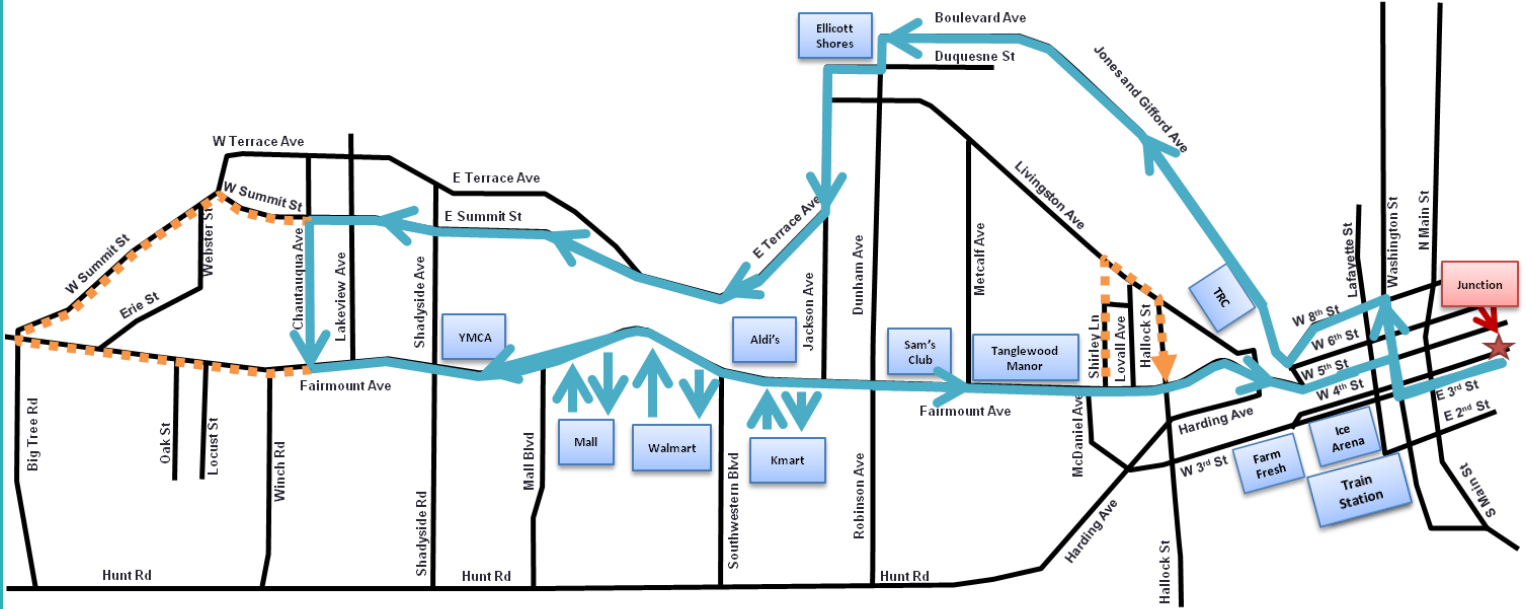

Jamestown City Route Lakewood Via Jones and Gifford (Teal)

Stop by
Request Only

Scheduled Stops	Route and Run						
	20	20	20	20	20	20	20
Junction (215 E 3RD ST)	6:00	7:30	9:00	10:30	12:00	1:30	3:00
W 8th St and Washington St	6:02	7:32	9:02	10:32	12:02	1:32	3:02
W 8th St and Jones and Gifford Ave	6:03	7:33	9:03	10:33	12:03	1:33	3:03
Ellicott Shores Apartments	6:08	7:38	9:08	10:38	12:08	1:38	3:08
Summit Ave and Chautauqua Ave	6:14	7:44	9:14	10:44	12:14	1:44	3:14
Fairmount Ave and Big Tree Rd	By Request Only						
Chautauqua Mall		7:49	9:19	10:49	12:19	1:49	3:19
Walmart		7:53	9:23	10:53	12:23	1:53	3:23
Kmart		7:54	9:24	10:54	12:24	1:54	3:24
Fairmount Ave and McDaniel Ave	6:25	8:01	9:31	11:01	12:31	2:01	3:31
Shirley Lane	By Request Only						
W 8th St and Jones and Gifford Ave	By Request Only						
Junction (215 E 3RD ST)	6:30	8:15	9:45	11:15	12:45	2:15	3:45